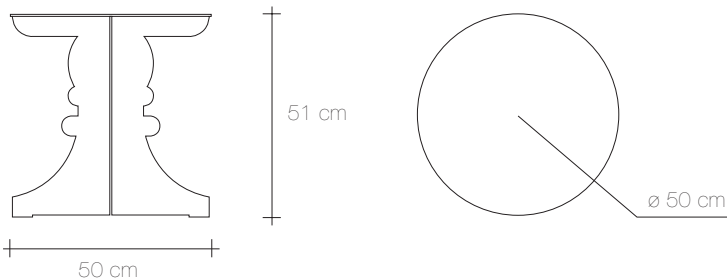

*Two shaped metal sheets form the base of the table, on which the table top is mounted, creating two delightful tables having heights that make them suitable for use as bedside tables or simply as accessories in any living room. Ginevra and Artù do not like to be separated, although preferably they are of different colours. They are endowed with protection for their placement on the floor.*

## ARTÙ

**Z0090200**

Materiale /Material	Peso Unitario /Unit Weight	Quantità /Quantity	Peso con imballo /Weight with packaging	Volume /Volume	Riciclabilità /Recyclable
Alluminio /Aluminium	10 Kg	1	12 Kg	0,02 m <sup>3</sup>	95 %

## GINEVRA

**Z0090100**

Materiale /Material	Peso Unitario /Unit Weight	Quantità /Quantity	Peso con imballo /Weight with packaging	Volume /Volume	Riciclabilità /Recyclable
Alluminio /Aluminium	6,8 Kg	1	9 Kg	0,01 m <sup>3</sup>	95 %