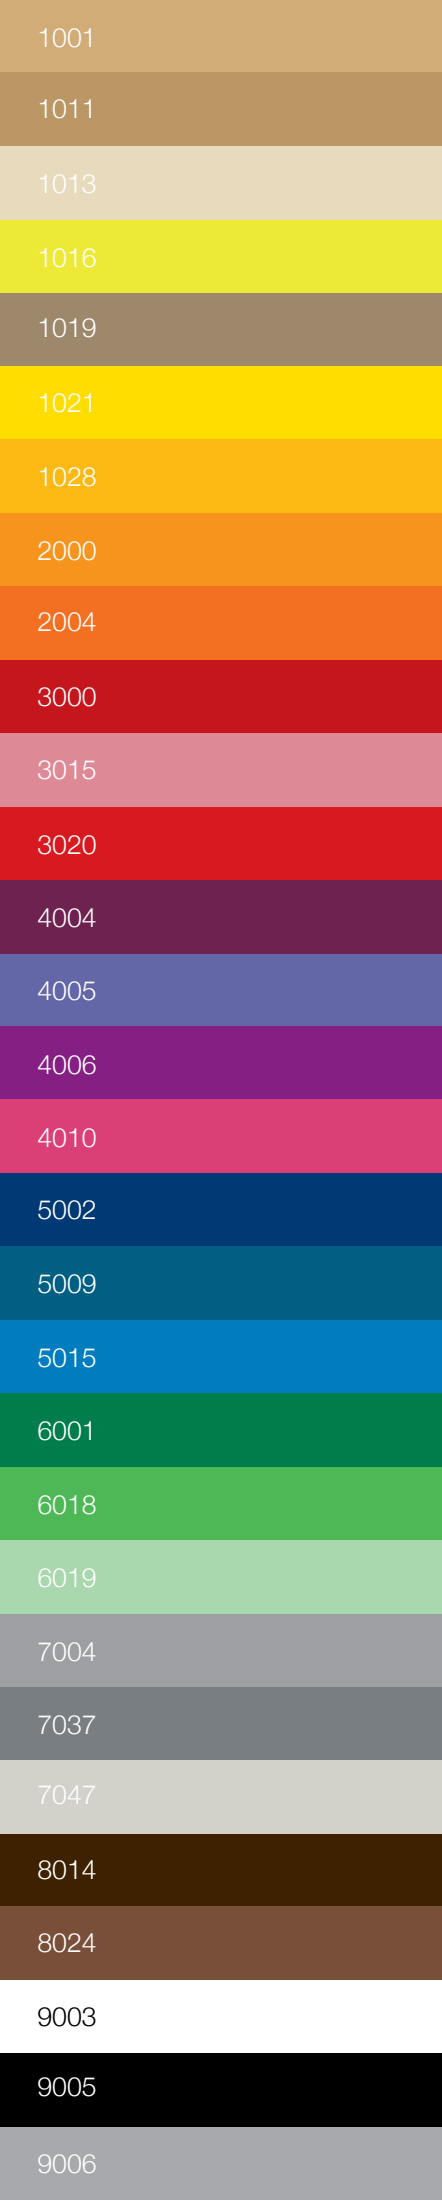

3 buoni motivi:

Box Up

Mooob

Tripod

*Design, Acciaio, Alluminio, Colore. Pensato, testato e prodotto in Italia.
Design, Steel, Aluminium, Colours. Thought, tested and produced in Italy.*